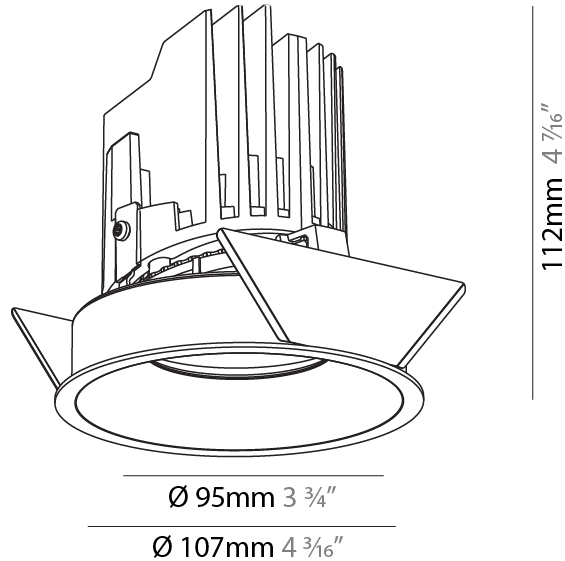

PHYSICAL

Shape: Round
Diameter (mm): 107
Diameter (in): 4 ³/₁₆
Height (mm): 112
Height (in): 4 ⁷/₁₆
Ceiling Thickness (mm): 10 / 12.5 / 15
Ceiling Thickness (in): 3/8 or 1/2 or 9/16
Min. Recessing Depth (mm): 130
Min. Recessing Depth (in): 5 ¹/₈
Light Distribution: Adjustable / Downlight
Weight (kg): 0.465
Weight (lbs): 1.03
Fixture Finish: SSR / BKV / CWI / CRY / HAB / UFT / ITA / RUA / FTG / MYG / LOD / PUS / FRO / FUP / KIA / POP / BLS / SPG / MEY / GOH / GUM / CHC / COM / ABZ / JAG / OBR / MOS / ROR
Fixture Material: Aluminum Die Cast
Cut-out Measurements: 98mm / 3 7/8"

ELECTRICAL

Lamp Type: LED (Zhaga Standard)
Input Wattage (W): 16.5
Total Output Wattage (W): 13
Dimming: Tri-Mode (Non-Dimming and Phase Dimming (120Vac only) and 0-10V Dimming)
Driver Included: No
Driver Location: Recessed Housing
Driver Type: Constant Current - Universal
Driver Class: Class 2
Housing: See components
Input Voltage (V): 120 - 277
Constant Current (MA): 500

LED

Number of LEDs: 1
Color Temperature (°K): 2700 / 3000 / 3500 / 4000
Max. Delivered Lumen (lm): 1130 / 1180 / 1235 / 1260
Nominal Lumen (lm): 1386 / 1438 / 1511 / 1542
CRI: >90 CRI
Lamp Life (hrs): 50000

OPTICAL

Reflector: 20 / 40 / 60
Adjustability: Rotational 355°, Tilt 10°

RATINGS AND CERTIFICATIONS

Certified By: Certified for North American Standards
IP rating: IP54