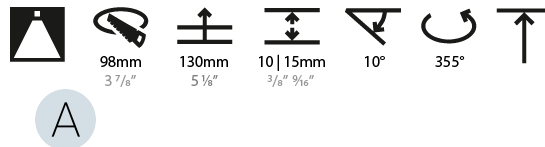

PHYSICAL

Shape: Round
Diameter (mm): 107
Diameter (in): 4 ³/₁₆
Height (mm): 112
Height (in): 4 ⁷/₁₆
Ceiling Thickness (mm): 10 / 12.5 / 15
Ceiling Thickness (in): 3/8 or 1/2 or 9/16
Min. Recessing Depth (mm): 130
Min. Recessing Depth (in): 5 ¹/₈
Light Distribution: Adjustable / Downlight
Weight (kg): 0.465
Weight (lbs): 1.03
Fixture Finish: SSR / BKV / CWI / CRY / HAB / UFT / ITA / RUA / FTG / MYG / LOD / PUS / FRO / FUP / KIA / POP / BLS / SPG / MEY / GOH / GUM / CHC / COM / ABZ / JAG / OBR / MOS / ROR
Fixture Material: Aluminum Die Cast
Cut-out Measurements: 98mm / 3 7/8"

ELECTRICAL

Lamp Type: LED (Zhaga Standard)
Input Wattage (W): 16.5
Total Output Wattage (W): 13
Dimming: Tri-Mode (Non-Dimming and Phase Dimming (120Vac only) and 0-10V Dimming)
Driver Included: No
Driver Location: Recessed Housing
Driver Type: Constant Current - Universal
Driver Class: Class 2
Housing: See components
Input Voltage (V): 120 - 277
Constant Current (MA): 500

LED

Number of LEDs: 1
Color Temperature (°K): 2700 / 3000 / 3500 / 4000
Max. Delivered Lumen (lm): 1130 / 1180 / 1235 / 1260
Nominal Lumen (lm): 1386 / 1438 / 1511 / 1542
CRI: >90 CRI
Lamp Life (hrs): 50000

OPTICAL

Reflector: 20 / 40 / 60
Adjustability: Rotational 355°, Tilt 10°

RATINGS AND CERTIFICATIONS

Certified By: Certified for North American Standards
IP rating: IP54